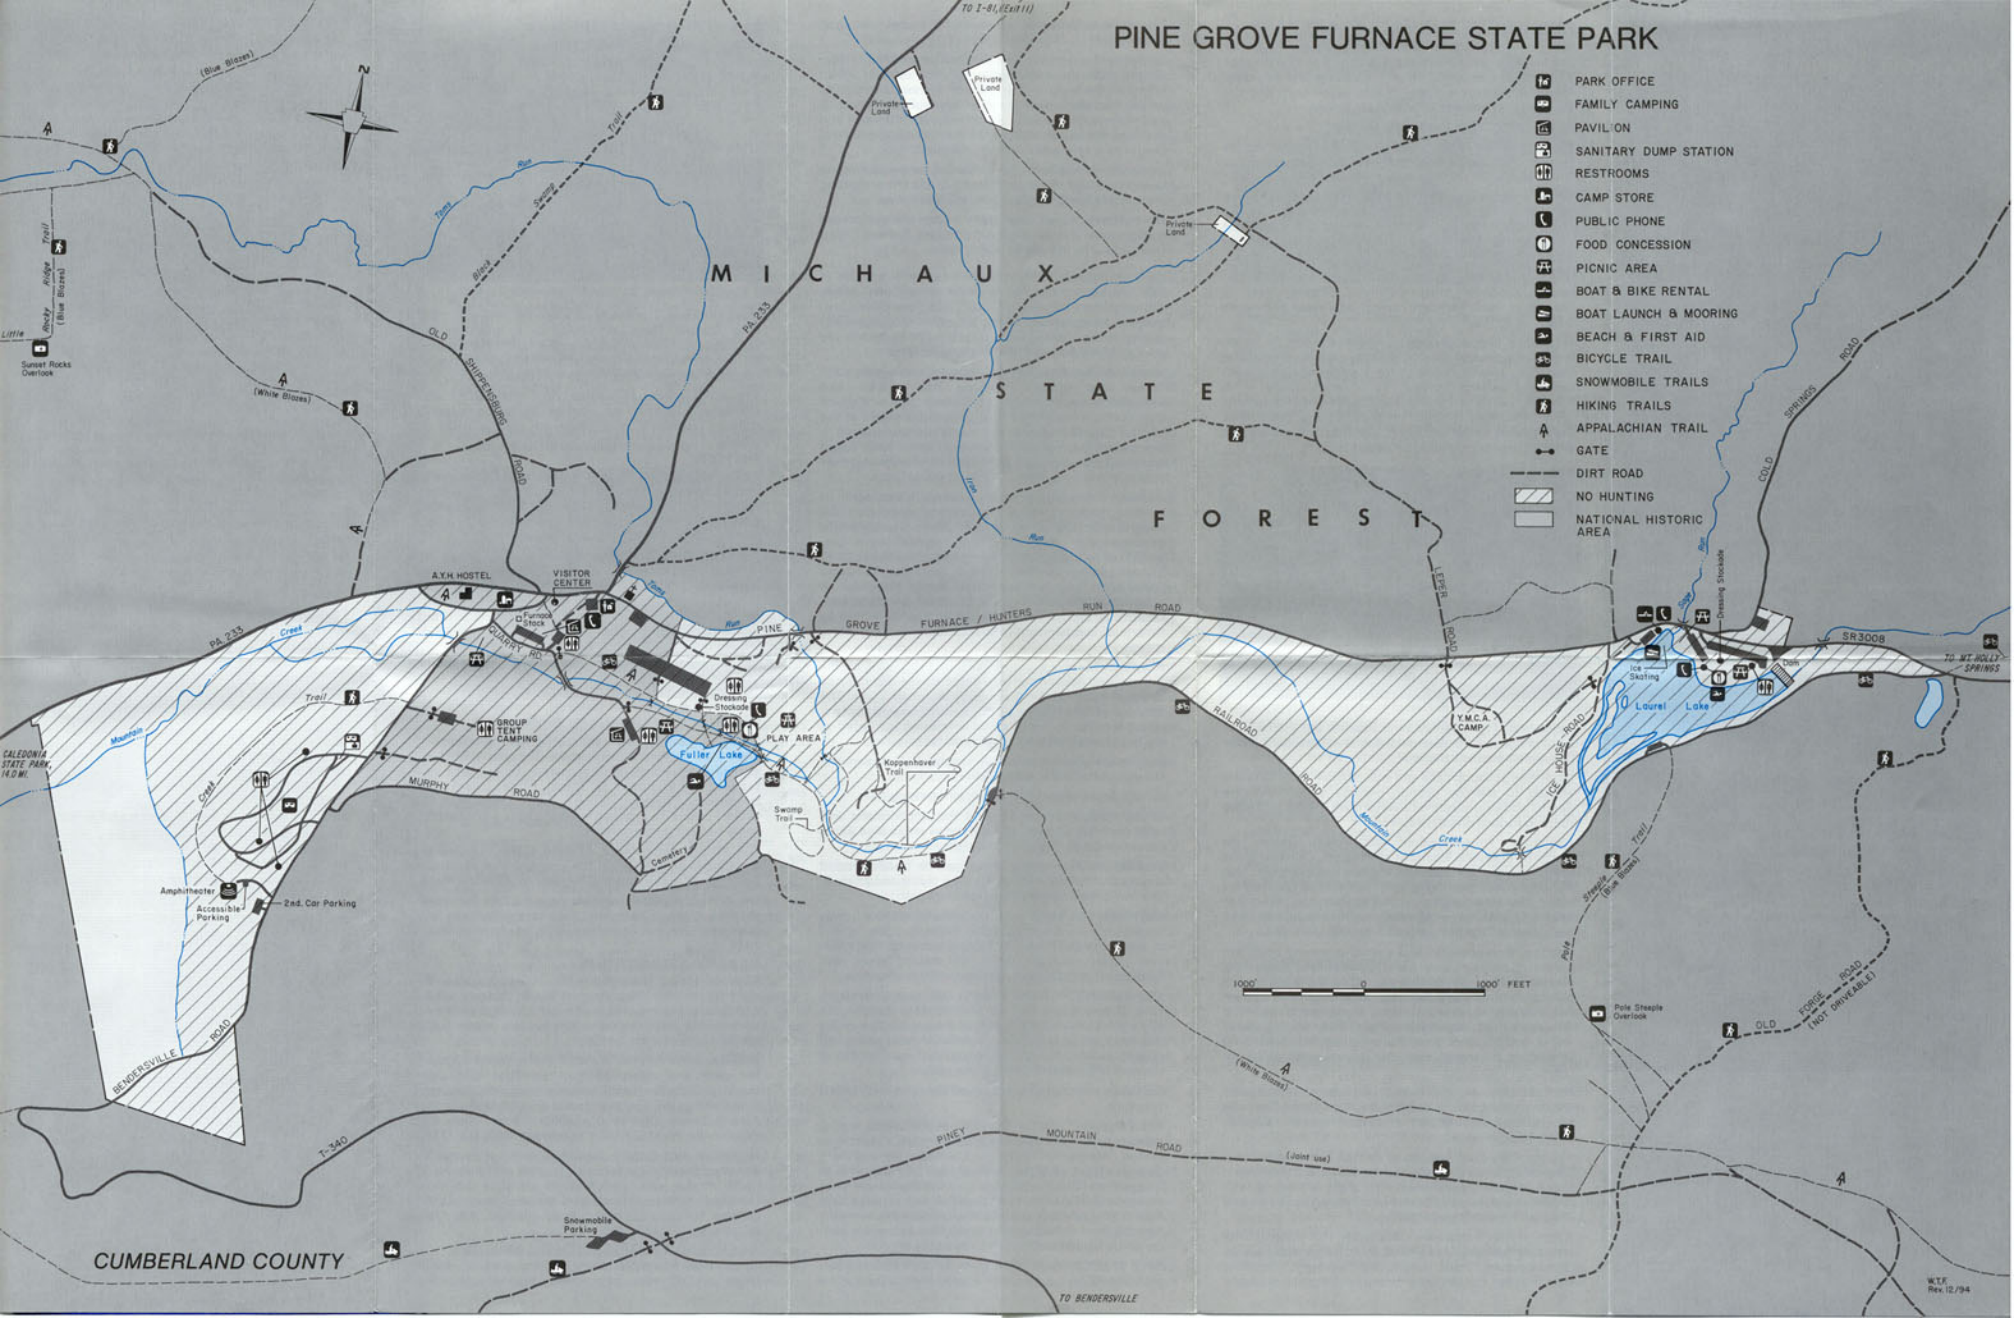

PINE GROVE FURNACE STATE PARK

- PARK OFFICE
- FAMILY CAMPING
- PAVILION
- SANITARY DUMP STATION
- RESTROOMS
- CAMP STORE
- PUBLIC PHONE
- FOOD CONCESSION
- PICNIC AREA
- BOAT & BIKE RENTAL
- BOAT LAUNCH & MOORING
- BEACH & FIRST AID
- BICYCLE TRAIL
- SNOWMOBILE TRAILS
- HIKING TRAILS
- APPALACHIAN TRAIL
- GATE
- DIRT ROAD
- NO HUNTING
- NATIONAL HISTORIC AREA

CUMBERLAND COUNTY